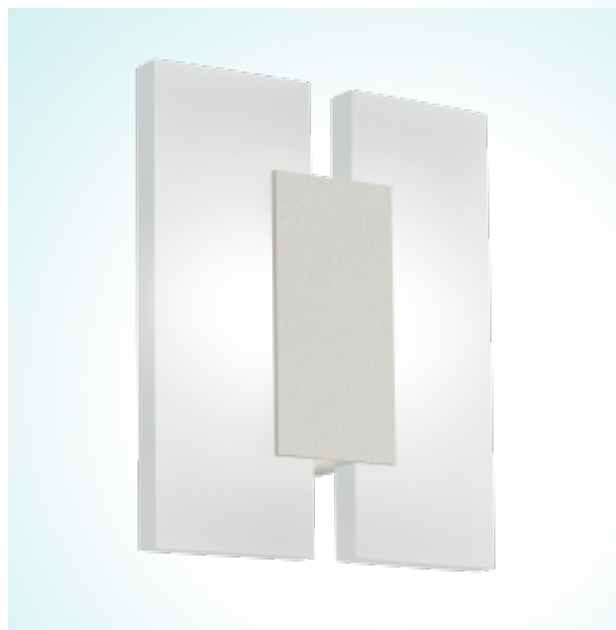

96043

METRASS 2

General Information

Article: 96043
Lighting Type: wall / ceiling luminaire
EAN Code: 9002759960438

Dimensions

Depth: 170 mm
Height: 200 mm
Overhang: 55 mm
Weight: 0.992 kg

Illuminant

Socket: LED
Illuminant: LED
Delivery: incl.
Wattage: 2x 4,5W
Luminous Flux: 960 lm
Luminous Colour: 3000K warm white
Average Lifetime: 25,000 h
Energy Efficiency: A+

Material & Colour

Enclosure Material: aluminium
Enclosure Colour: satin nickel
Glass / Shade Material: plastic
Glass / Shade Colour: satined

Technical Information

Protection Rating: IP20
Protection Class: 2
Line Voltage: 220-240V,50/60Hz
Operation Voltage: 12V

LED

Technical changes reserved